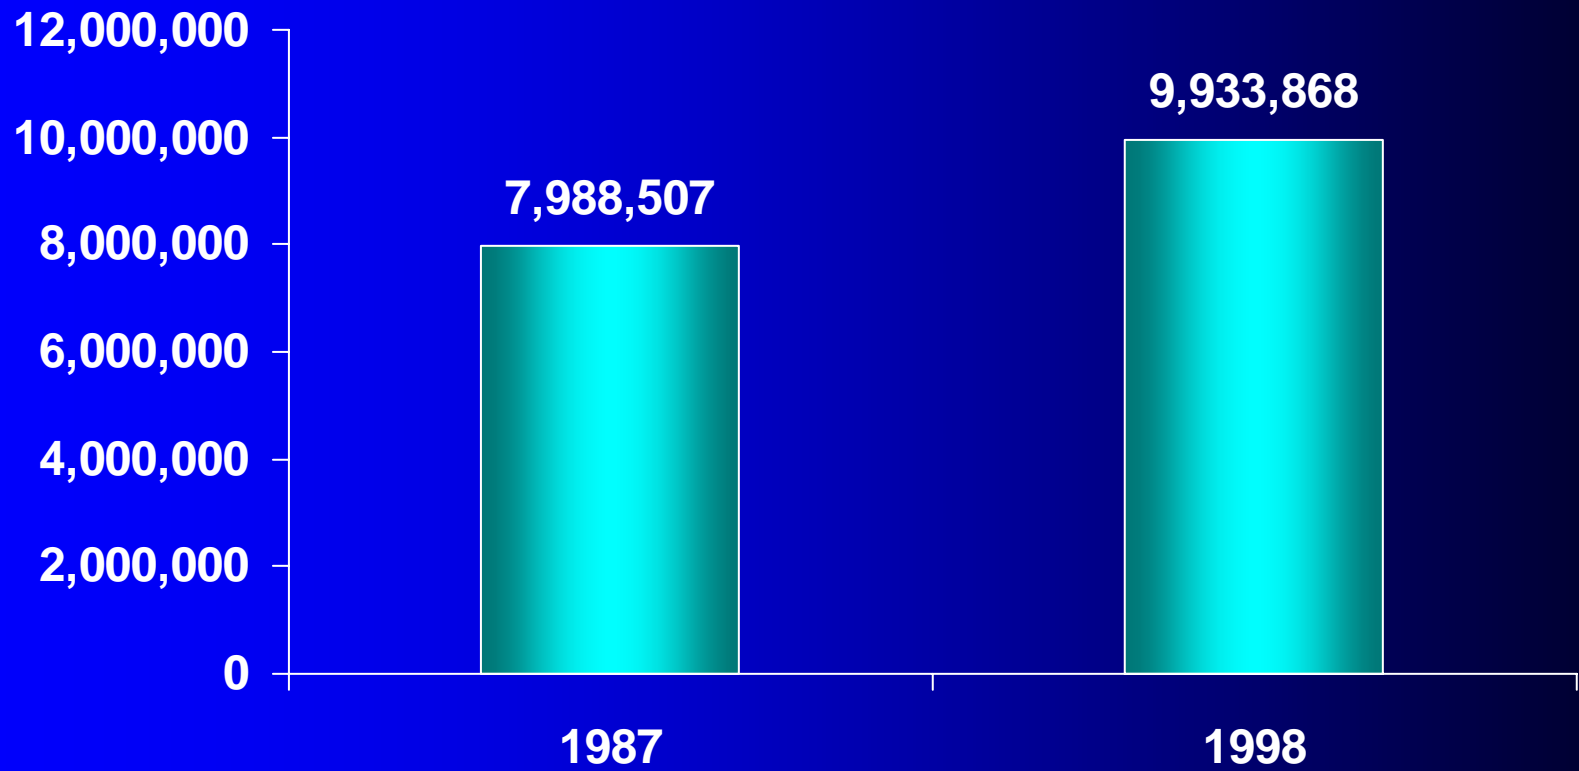

1998 Census of Malawi District Profiles:

Zomba

Our District Profile Will Cover:

- **The District by Age**
- **Economic Activity**
- **Education**
- **Demographic Glossary**
- **Literacy**
- **Total Fertility Rate for District & Malawi**
- **Housing Amenities**
- **Explanation of Fertility Rate in the District**
- **District Growth**
- **Mortality**
- **Population of Traditional Authorities**
- **Mortality Comparison**

Zomba's Population

- From 1987 to 1998, Zomba's population grew from 441,615 to 546,661, or about 23 percent

- During the same period, Malawi's total population grew from 7,988,507 to 9,933,868, or about 24 percent

Zomba's Population Growth

Census 1998

Malawi's Population

Census 1998

Zomba Population by Age Groups (in Thousands)

Zomba Population by Age Groups

Census 1998

Economic Activity