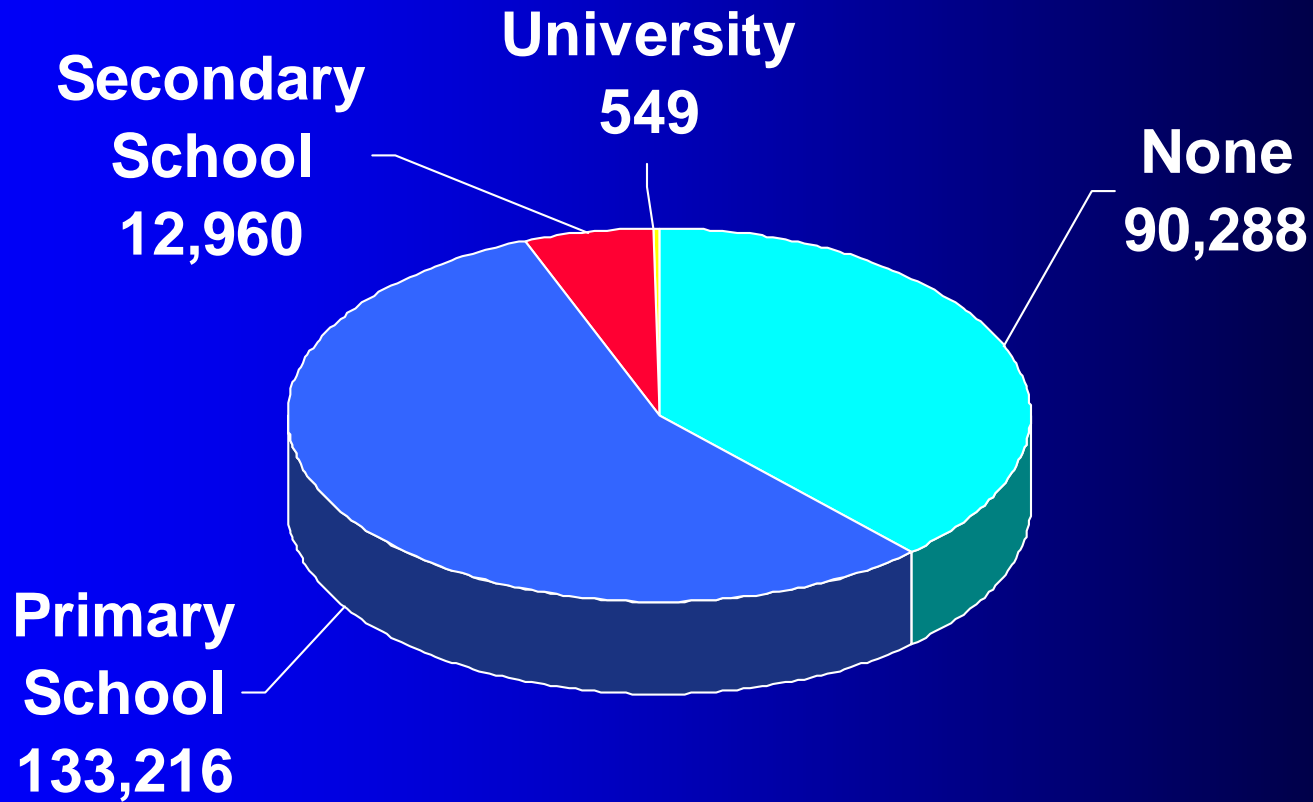

Education: Females