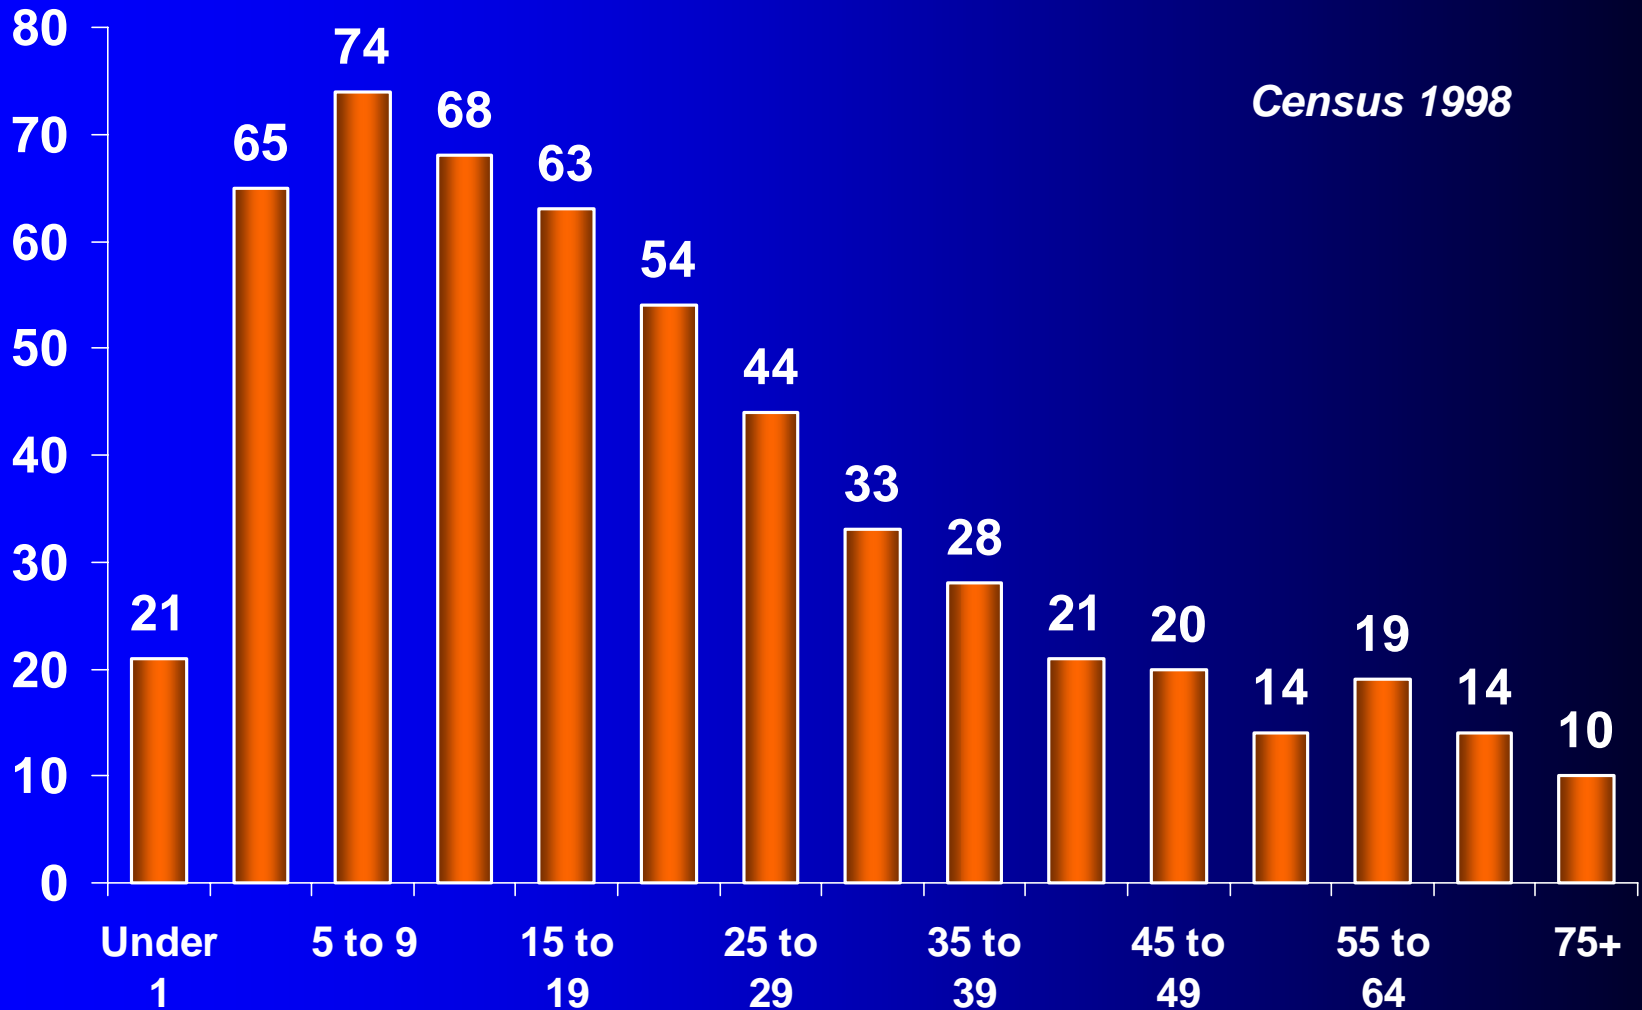

Zomba's Population

- From 1987 to 1998, Zomba's population grew from 441,615 to 546,661, or about 23 percent

- During the same period, Malawi's total population grew from 7,988,507 to 9,933,868, or about 24 percent

Zomba's Population Growth

Census 1998

Malawi's Population

Census 1998

Zomba Population by Age Groups (in Thousands)

Zomba Population by Age Groups

Census 1998

Economic Activity

Zomba Total Population 10+ Yrs: 386,372

- Economically Active: 260,776
- Milimi: 204,306
- Other Employed: 54,324
- Unemployed: 2,146

Dwelling Units

- Total Units: 30,255
- One Room: 4,331
- Two Rooms: 11,306
- Three Rooms: 8,539
- Four Rooms: 4,225
- Five Rooms: 1,197
- Six Rooms or More: 657