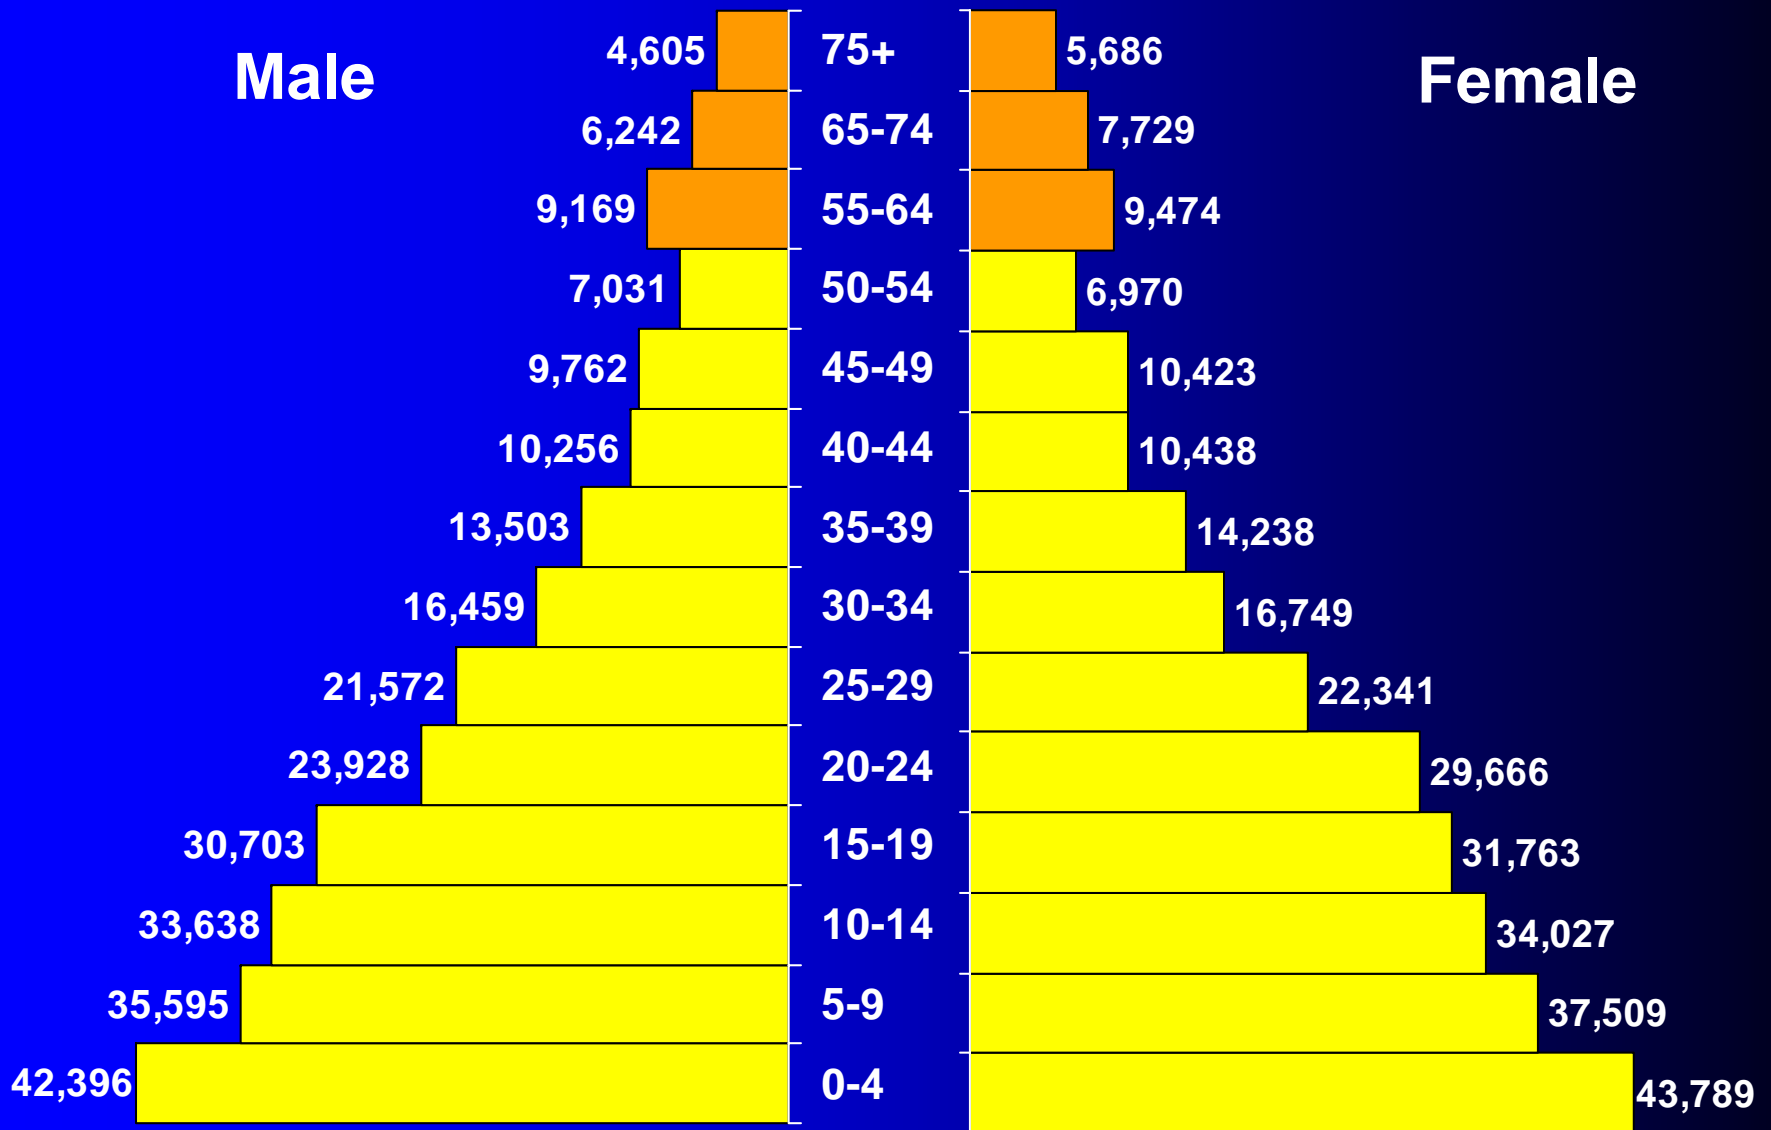

Zomba's Population

- From 1987 to 1998, Zomba's population grew from 441,615 to 546,661, or about 23 percent

- During the same period, Malawi's total population grew from 7,988,507 to 9,933,868, or about 24 percent

Zomba's Population Growth

Census 1998

Malawi's Population

Census 1998

Zomba Population by Age Groups (in Thousands)

Zomba Population by Age Groups

Census 1998

Economic Activity

Zomba Total Population 10+ Yrs: 386,372

- Economically Active: 260,776
- Milimi: 204,306
- Other Employed: 54,324
- Unemployed: 2,146

Dwelling Units

- Total Units: 30,255
- One Room: 4,331
- Two Rooms: 11,306
- Three Rooms: 8,539
- Four Rooms: 4,225
- Five Rooms: 1,197
- Six Rooms or More: 657