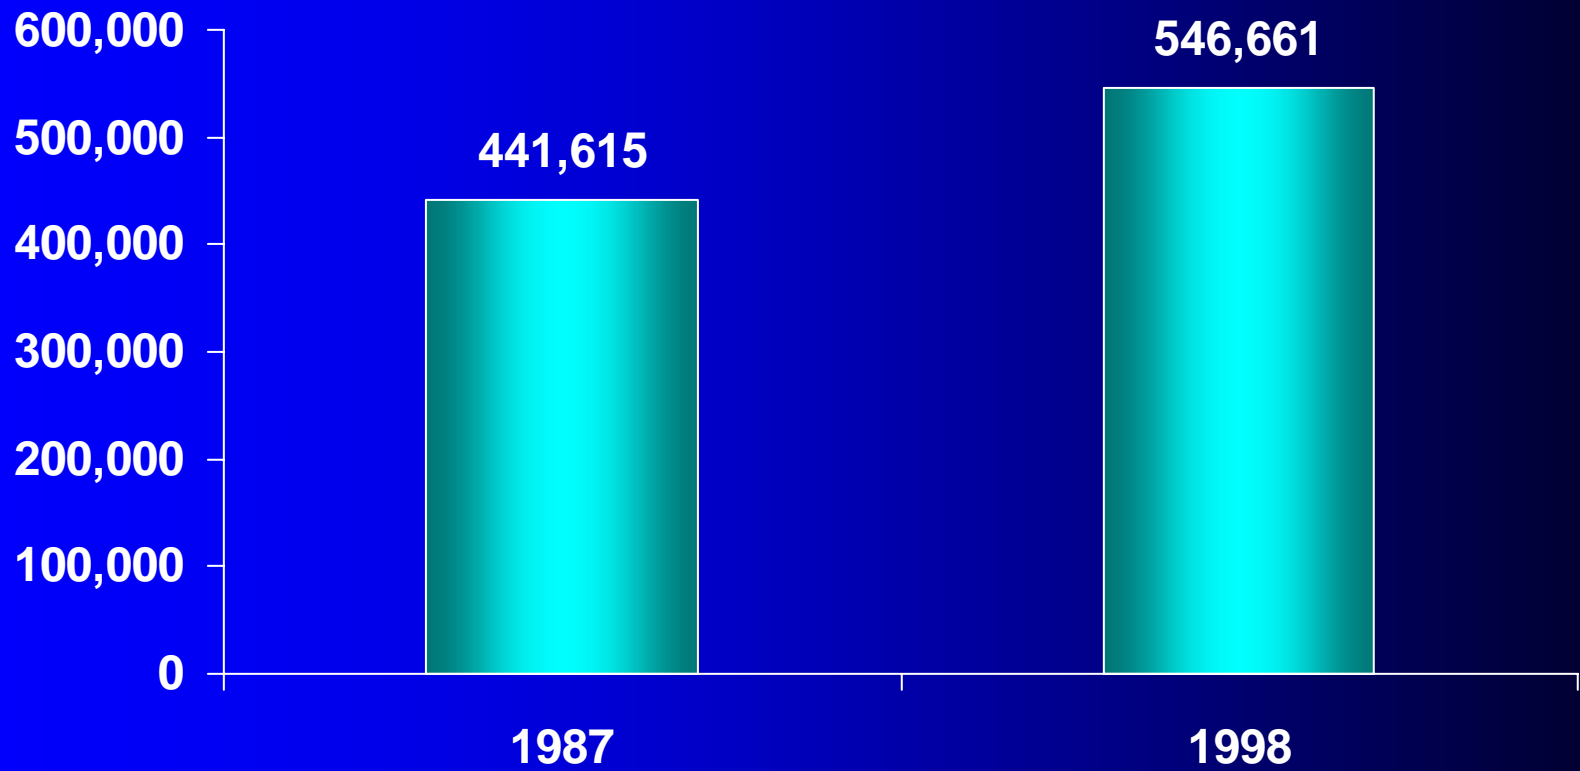

Zomba's Population Growth

Census 1998