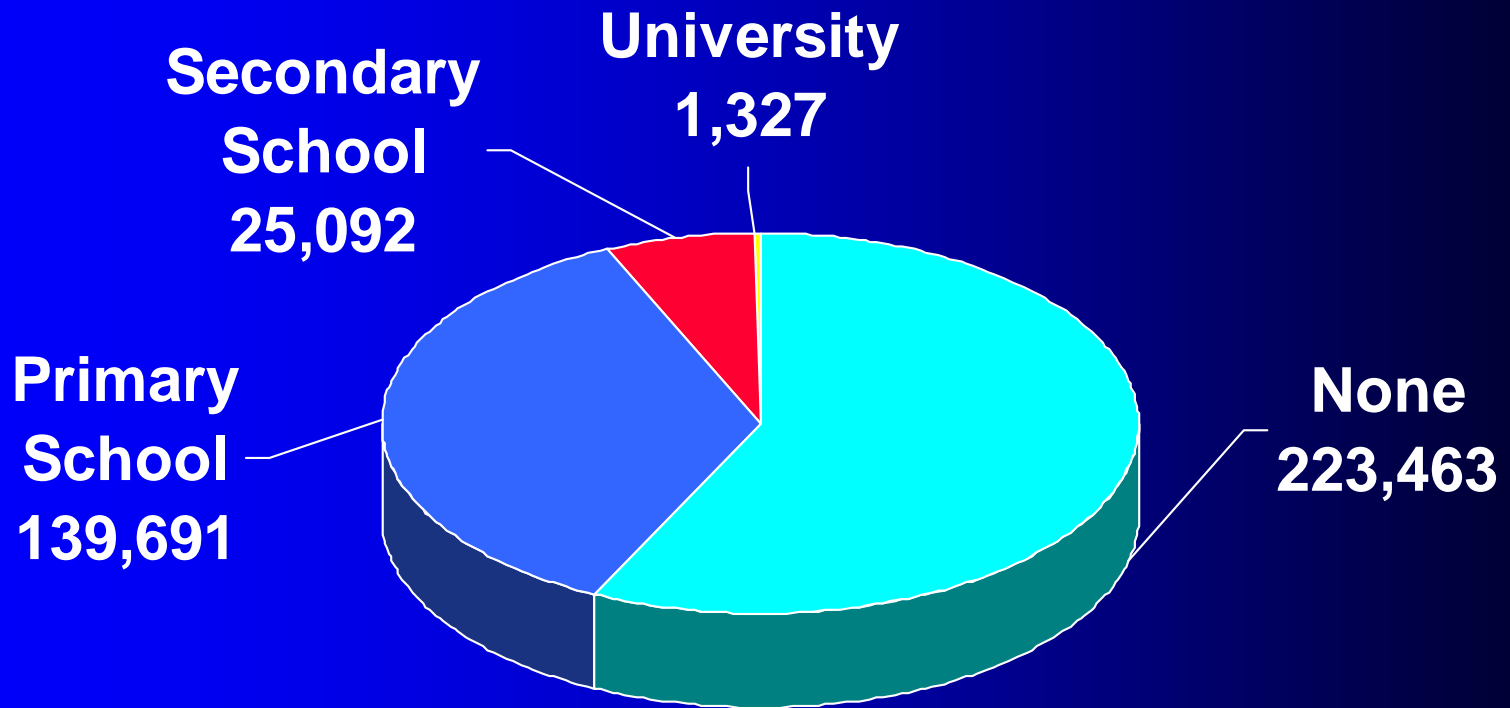

Education: Males